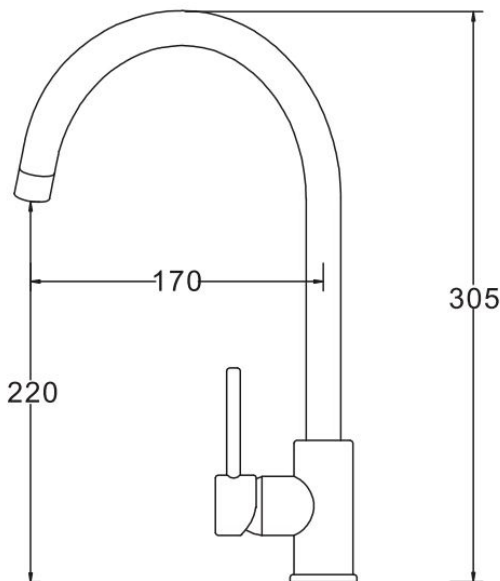

# Kitchen Faucet

**Model: FA-258C-LF**

- Faucet Kitchen, single handle low flow
- Finish: Chrome
- Flow rate: 1.5 gal/min (5.7 l/min)
- Installation: 3 Hole
- Certification: cUPC
- Brand: NERVAL
- Warranty: Limited Lifetime

UNIT:MM

Disclaimer: Nerval makes every effort to provide accurate specification data. However, specification may change without notice. Please visit nerval website to see NERVAL'S TERMS AND CONDITIONS.